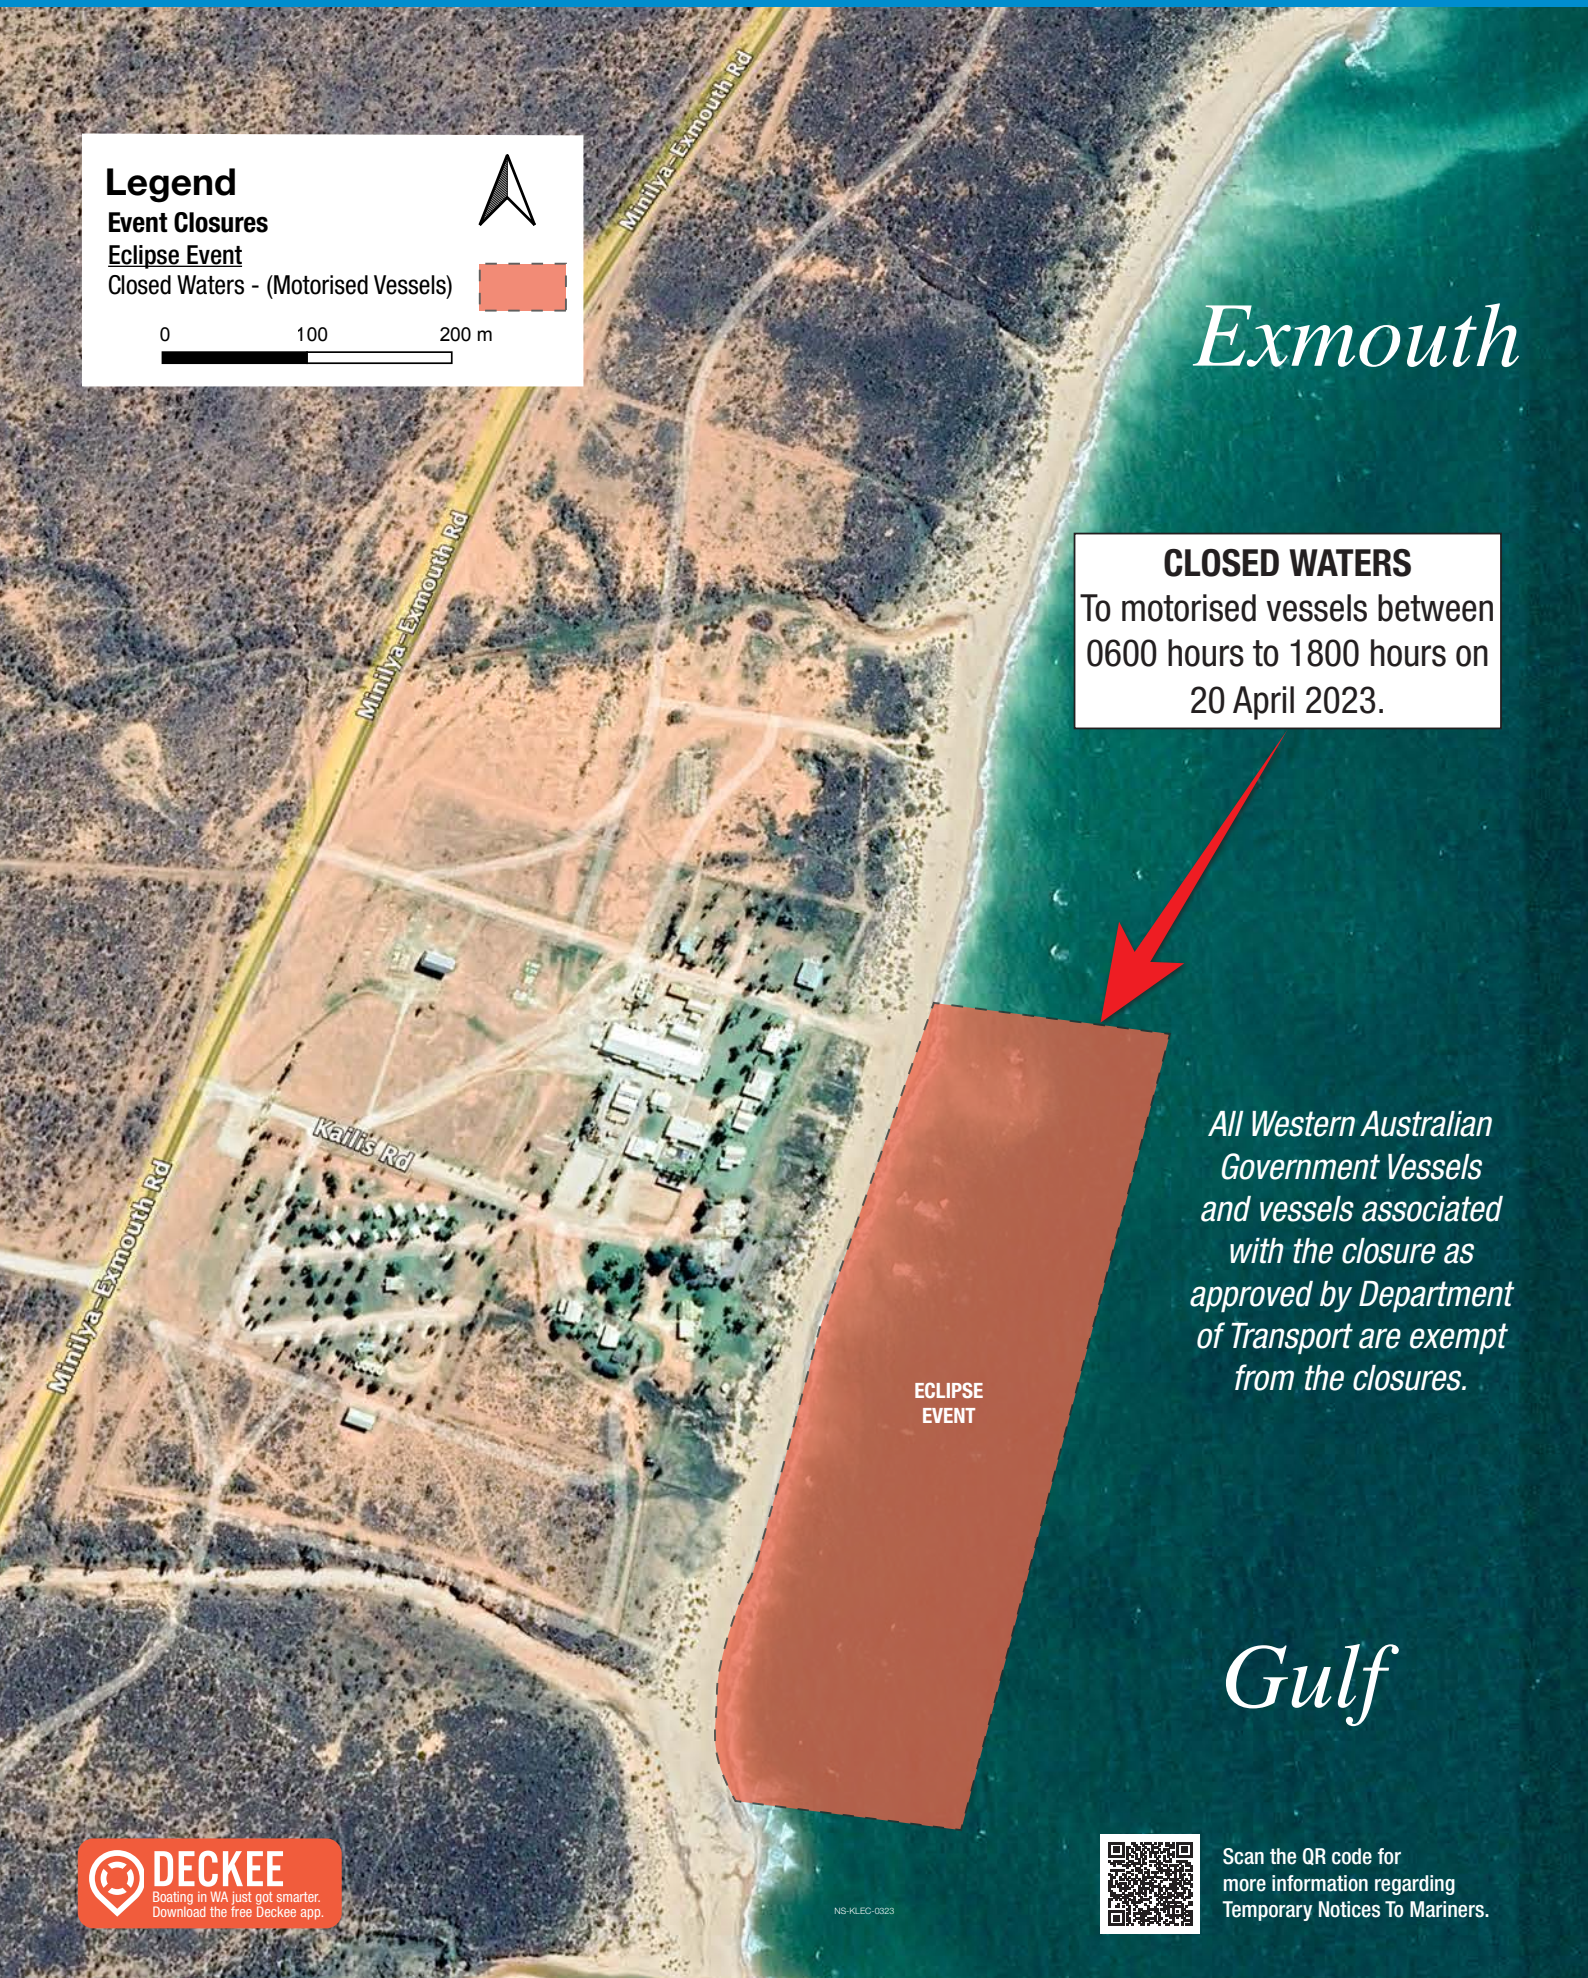

Kalis Learmonth Beach Closures

20 April 2023

Legend

Event Closures

Eclipse Event

Closed Waters - (Motorised Vessels)

0 100 200 m

Exmouth

CLOSED WATERS

To motorised vessels between 0600 hours to 1800 hours on 20 April 2023.

All Western Australian Government Vessels and vessels associated with the closure as approved by Department of Transport are exempt from the closures.

ECLIPSE
EVENT

Gulf

Scan the QR code for more information regarding Temporary Notices To Mariners.